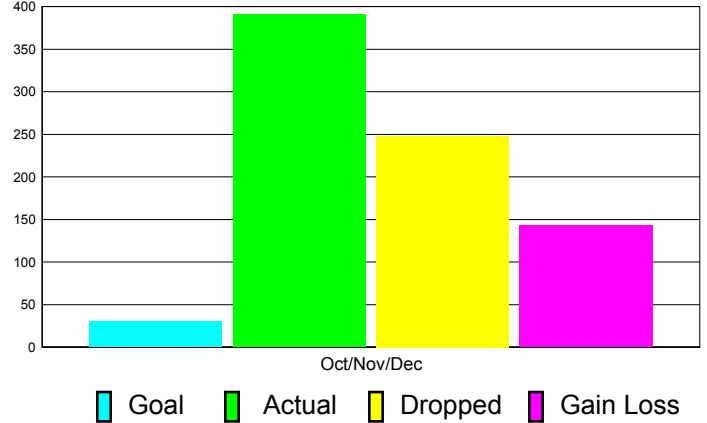

Membership Results 2011-2012

Goal, New, Dropped, Gain/Loss