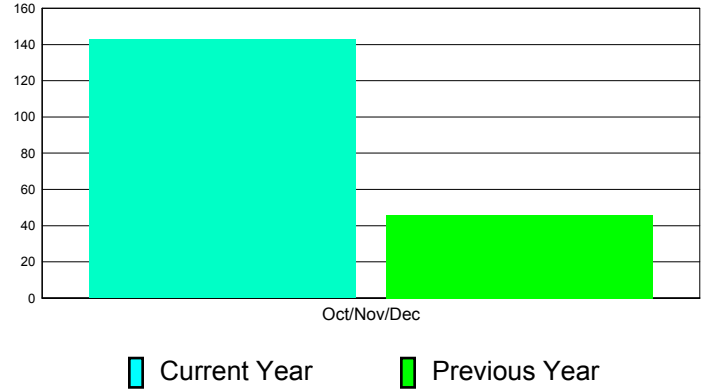

Comparison of Membership Gain/Loss

Current Year Compared to the Previous Year