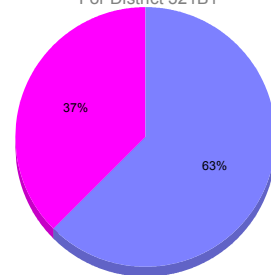

Membership Results 2011-2012

Goal, New, Dropped, Gain/Loss

Comparison of Membership Gain/Loss

Current Year Compared to the Previous Year

Gender Comparison 2010-2011

For District 321B1

Oct/Nov/Dec

■ Male ■ Female