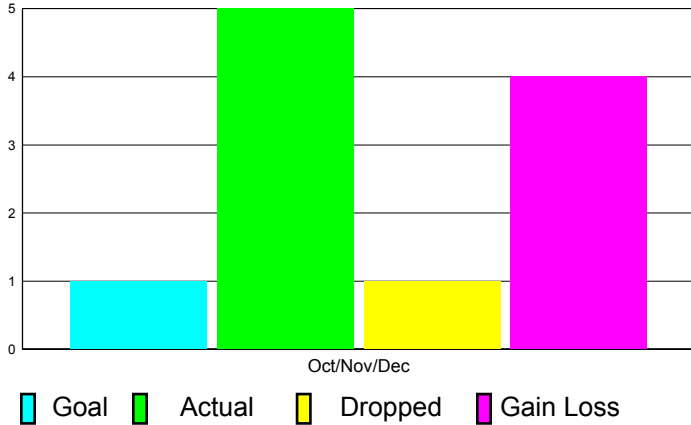

GMT Reports for District (or Undistricted) **District 321B1**

GMT: VINOD KHANNA

Location: REP OF BANGLADESH

GMT CA: 6

CLUBS

**Club Results
2011-2012**

**Clubs
2010-2011**

Month	New Club Goal	Actual New Clubs	Actual Dropped Clubs	Gain/Loss of Clubs	Gain/Loss of Clubs
Oct/Nov/Dec	1	5	1	4	-1
Totals	1	5	1	4	-1

Club Results 2011-2012

Goal, New, Dropped, Gain/Loss

Comparison of Club Gain/Loss

Current Year Compared to the Previous Year

YTD Status Quo Clubs 2010-2011

Status Quo Clubs Compared to Status Quo Members

MEMBERSHIP

**Membership Results
2011-2012**

**Membership
2010-2011**

Month	Net Memb Goal	Actual New Memb	Actual Dropped Memb	Gain/Loss of Memb	Gain/ Loss of Memb
Oct/Nov/Dec	30	391	248	143	46
Totals	30	391	248	143	46