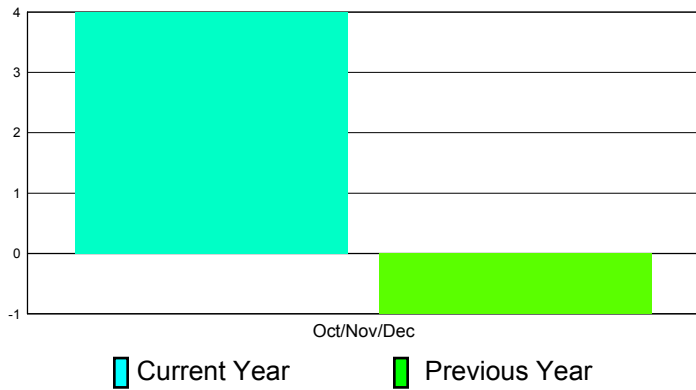

GMT Reports for District (or Undistricted) **District 321B1**

GMT: VINOD KHANNA

Location: REP OF BANGLADESH

GMT CA: 6

CLUBS

**Club Results
2011-2012**

**Clubs
2010-2011**

Month	New Club Goal	Actual New Clubs	Actual Dropped Clubs	Gain/Loss of Clubs	Gain/Loss of Clubs
Oct/Nov/Dec	1	5	1	4	-1
Totals	1	5	1	4	-1

Club Results 2011-2012

Goal, New, Dropped, Gain/Loss

Comparison of Club Gain/Loss

Current Year Compared to the Previous Year

YTD Status Quo Clubs 2010-2011

Status Quo Clubs Compared to Status Quo Members

MEMBERSHIP